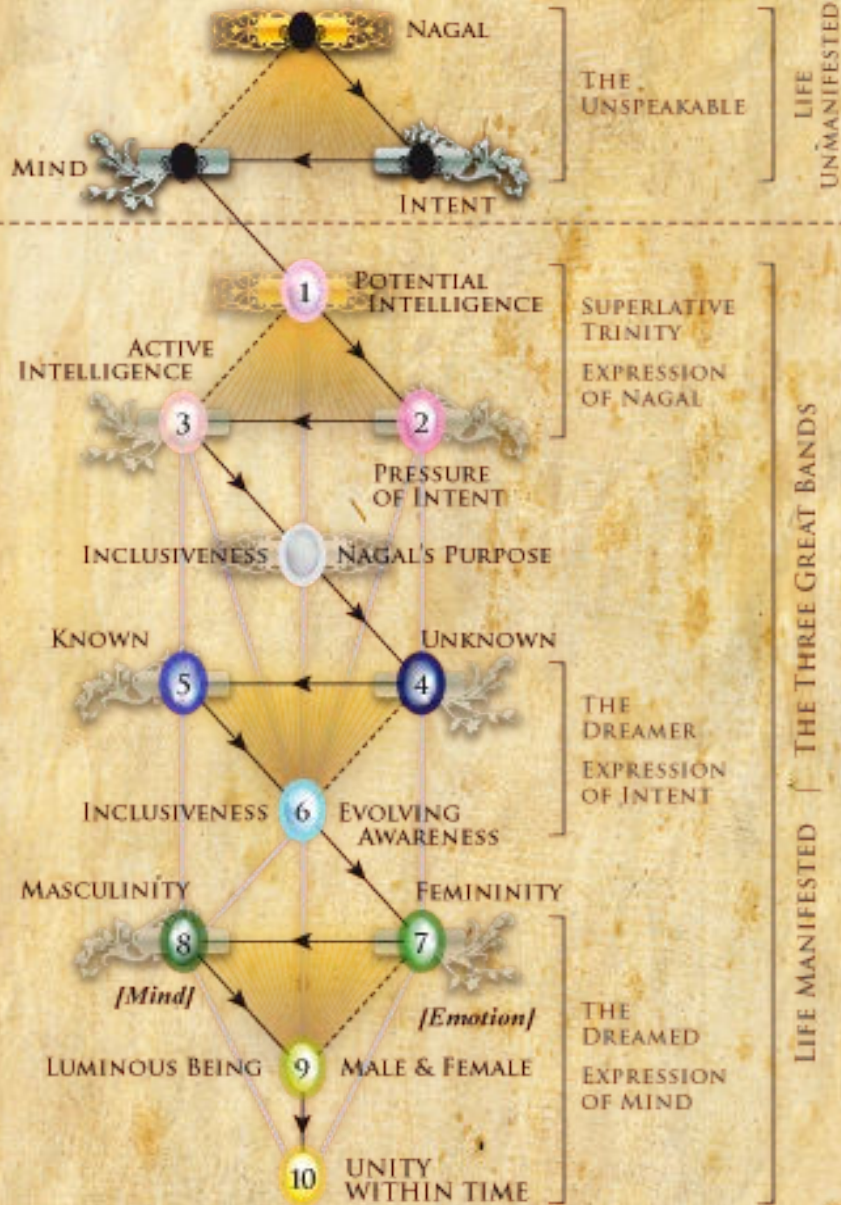

COSMOLOGY

26. THE TEN DIMENSIONS

- The One Life exists at all levels of vibration, scale and existence ...
- Beings on earth are the children of Atl – Planetary Being – Physical form the Earth ...
- Atl is one of the children of the Solar Being – The Sun – Physical form huge Fusion Reaction ...
- The solar being is one child of the Galaxy Being – Physical form The Milky Way ...
- The Physical Universe is the current extent of the 10th level of manifestation ...
- The 4th Great Manifestation is vast beyond our possible comprehension ...
- The Toltec System of Knowledge represents that which has currently been explored of the Ten Dimensions ...

The Evolution of Awareness Progresses from Aeon to Aeon .....