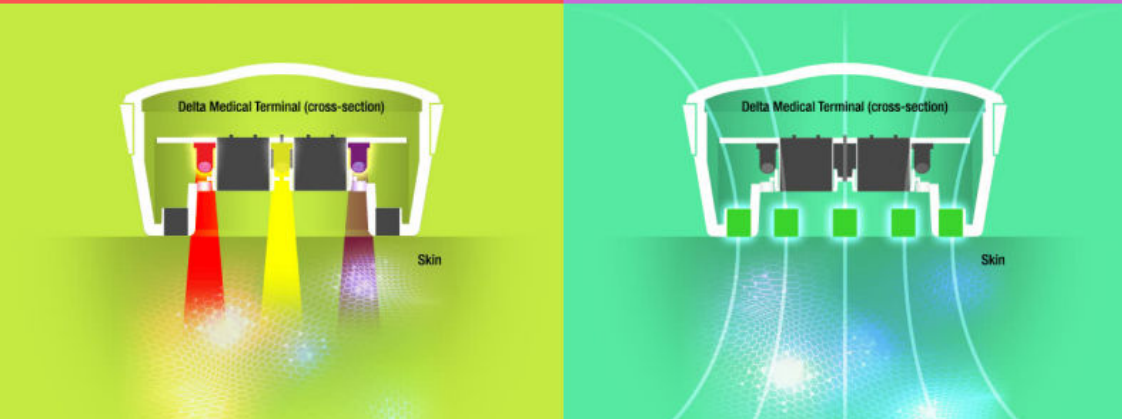

QUANTUM REALM / ENTANGLEMENT

- Quantum entanglement explains how two subatomic particles can be intimately linked to each other even if separated by light-years of space.
- Despite their vast separation, a change induced in one will affect the other.

The Toltec System of Knowledge ...

- The One Life extends across all 10 dimensions of the Great manifestation.
- The One Life is also referred to as the Web of Life, a vast system of Inter-dependent relationships.
- All elements of the One Life are Inter-connected through the Jewels of Awareness or the Aetheric Spectrum.
- Inter-action between elements of the One Life follow the Flow of Power through MEST.
- In Form at the most dense physical 10th level, the Web of Life and its processes are most apparent in the Quantum realm.

The Toltec System of Knowledge ...

- Electricity or the Spirit is ever-present in all units of the One Life across the 10 dimensions.
- The Inner-Workings of Electricity can be defined in 3 distinct levels – Electric-fire (spiritual), Solar-fire (inclusive), Fire-by-Friction (differentiated).
- The properties as we know and measure them of every-day electricity arise from Fire-by-friction.
- Using an Inclusive Intent, and apparatus that is in Synchronicity with the Wheelwork of Nature, we can reveal Solar-fire properties of electricity which reflect fundamental principles within the One Life.